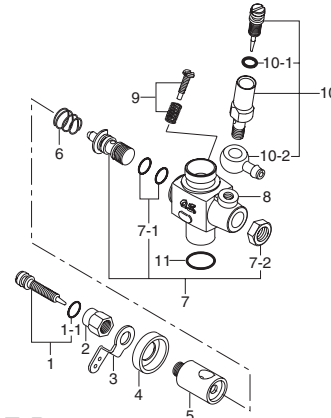

Type 10E-R

No.	Code No.	Description
1	21481600	Mixture Control Screw
1-1	27881820	"O" Ring (2pcs.)
2	21481420	Throttle Lever Fixing Nut
3	22681419	Throttle Lever
4	21283210	Dust Cover
5	21481200	Carburetor Rotor
6	22481506	Rotor Spring
7	21283962	Nozzle Assembly
7-1	24881824	"O" Ring
7-2	21283961	Locknut
8	21481120	Carburetor Body
9	22681310	Throttle Stop Screw
10	21481900	Needle Valve Assembly
10-1	27881820	"O" Ring (2pcs.)
10-2	21481950	Fuel Inlet (No.12)
11	22615000	Carburetor Rubber Gasket

No.	Code No.	Description
1	21504600	Heatsink Head
2	21503020	Cylinder & Piston Assembly
3	21806000	Piston Pin
4	23817000	Piston Pin Retainer (2pcs.)
5	21255000	Connecting Rod
6	21286000	Carburetor Complete (Type 10C)
7	21481020	Carburetor Complete (Type 10E-R)
8	21481700	Carburetor Retainer
9	20810007	Propeller Nut (Not included in 15CV-R(S))
10	21408000	Drive Hub (Not included in 15CV-R(S))
11	22631020	Crankshaft Ball Bearing (Front)
12	21501030	Crankcase
13	21230020	Crankshaft Ball Bearing (Rear)
14	21252000	Crankshaft
	21252010	Crankshaft (15CV-R(S))
15	21514010	Gasket Set
16	21257000	Cover Plate
17	21213000	Screw Set
	71608001	Glow Plug No.8
	72403200	Super Air Cleaner 102 (W/3 filter elements)
	72403210	102 Cleaner Body
	72403120	101,102 Filter Elements (6pcs.)

Type 10C

No.	Code No.	Description
1	21285600	Mixture Control Valve Assembly
1-1	46066319	"O" Ring(L) (2pcs.)
1-2	22781800	"O" Ring(S) (2pcs.)
2	21285640	Throttle Stop Screw
3	21285901	Needle Valve Assembly
3-1	27881820	"O" Ring (2pcs.)
3-2	21881950	No.14 Universal Nipple Assembly
4	21286100	Carburetor Body
5	21285220	Slide Valve Guide Screw
6	21286200	Slide Valve
7	21286400	Metering Needle Assembly
8	21881320	Dust Cover
9	23818420	Ball Link No.4
10	22615000	Carburetor Rubber Gasket