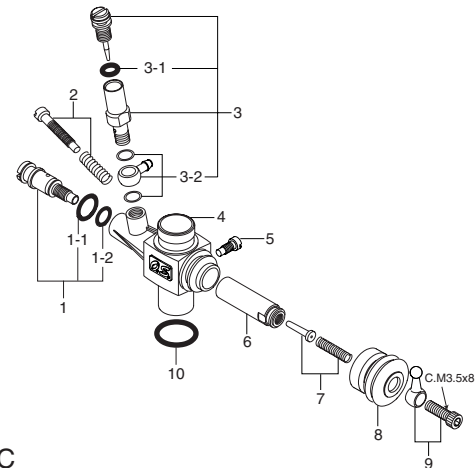

Type 10E-R

No.	Code No.	Description
1	21481600	Mixture Control Screw
1-1	27881820	"O" Ring (2pcs.)
2	21481420	Throttle Lever Fixing Nut
3	22681419	Throttle Lever
4	21283210	Dust Cover
5	21481200	Carburetor Rotor
6	22481506	Rotor Spring
7	21283962	Nozzle Assembly
7-1	24881824	"O" Ring
7-2	21283961	Locknut
8	21481120	Carburetor Body
9	22681310	Throttle Stop Screw
10	21481900	Needle Valve Assembly
10-1	27881820	"O" Ring (2pcs.)
10-2	21481950	Fuel Inlet (No.12)
11	22615000	Carburetor Rubber Gasket

No.	Code No.	Description
1	21504600	Heatsink Head
2	21503020	Cylinder & Piston Assembly
3	21806000	Piston Pin
4	23817000	Piston Pin Retainer (2pcs.)
5	21255000	Connecting Rod
6	21286000	Carburetor Complete (Type 10C)
7	21481020	Carburetor Complete (Type 10E-R)
8	21481700	Carburetor Retainer
9	20810007	Propeller Nut (Not included in 15CV-R(S))
10	21408000	Drive Hub (Not included in 15CV-R(S))
11	22631020	Crankshaft Ball Bearing (Front)
12	21501030	Crankcase
13	21230020	Crankshaft Ball Bearing (Rear)
14	21252000	Crankshaft
	21252010	Crankshaft (15CV-R(S))
15	21514010	Gasket Set
16	21257000	Cover Plate
17	21213000	Screw Set
	71608001	Glow Plug No.8
	72403200	Super Air Cleaner 102 (W/3 filter elements)
	72403210	102 Cleaner Body
	72403120	101,102 Filter Elements (6pcs.)

Type 10C

No.	Code No.	Description
1	21285600	Mixture Control Valve Assembly
1-1	46066319	"O" Ring(L) (2pcs.)
1-2	22781800	"O" Ring(S) (2pcs.)
2	21285640	Throttle Stop Screw
3	21285901	Needle Valve Assembly
3-1	27881820	"O" Ring (2pcs.)
3-2	21881950	No.14 Universal Nipple Assembly
4	21286100	Carburetor Body
5	21285220	Slide Valve Guide Screw
6	21286200	Slide Valve
7	21286400	Metering Needle Assembly
8	21881320	Dust Cover
9	23818420	Ball Link No.4
10	22615000	Carburetor Rubber Gasket