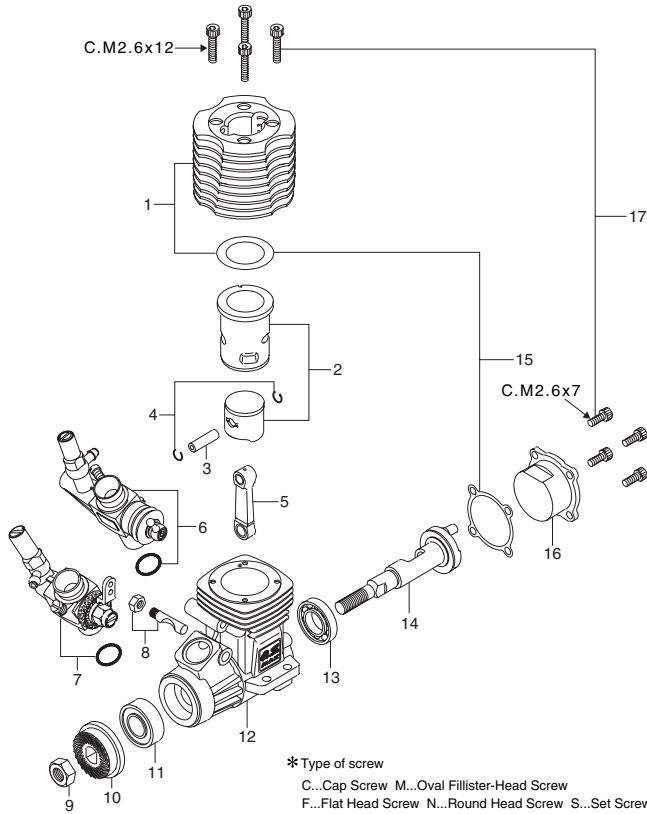

Type 10E-R

No.	Code No.	Description
1	21481600	Mixture Control Screw
1-1	27881820	"O" Ring (2pcs.)
2	21481420	Throttle Lever Fixing Nut
3	22681419	Throttle Lever
4	21283210	Dust Cover
5	21481200	Carburetor Rotor
6	22481506	Rotor Spring
7	21283962	Nozzle Assembly
7-1	24881824	"O" Ring
7-2	21283961	Locknut
8	21481120	Carburetor Body
9	22681310	Throttle Stop Screw
10	21481900	Needle Valve Assembly
10-1	27881820	"O" Ring (2pcs.)
10-2	21481950	Fuel Inlet (No.12)
11	22615000	Carburetor Rubber Gasket

No.	Code No.	Description
1	21504600	Heatsink Head
2	21503020	Cylinder & Piston Assembly
3	21806000	Piston Pin
4	23817000	Piston Pin Retainer (2pcs.)
5	21255000	Connecting Rod
6	21286000	Carburetor Complete (Type 10C)
7	21481020	Carburetor Complete (Type 10E-R)
8	21481700	Carburetor Retainer
9	20810007	Propeller Nut (Not included in 15CV-R(S))
10	21408000	Drive Hub (Not included in 15CV-R(S))
11	22631020	Crankshaft Ball Bearing (Front)
12	21501030	Crankcase
13	21230020	Crankshaft Ball Bearing (Rear)
14	21252000	Crankshaft
	21252010	Crankshaft (15CV-R(S))
15	21514010	Gasket Set
16	21257000	Cover Plate
17	21213000	Screw Set
	71608001	Glow Plug No.8
	72403200	Super Air Cleaner 102 (W/3 filter elements)
	72403210	102 Cleaner Body
	72403120	101,102 Filter Elements (6pcs.)

Type 10C

No.	Code No.	Description
1	21285600	Mixture Control Valve Assembly
1-1	46066319	"O" Ring(L) (2pcs.)
1-2	22781800	"O" Ring(S) (2pcs.)
2	21285640	Throttle Stop Screw
3	21285901	Needle Valve Assembly
3-1	27881820	"O" Ring (2pcs.)
3-2	21881950	No.14 Universal Nipple Assembly
4	21286100	Carburetor Body
5	21285220	Slide Valve Guide Screw
6	21286200	Slide Valve
7	21286400	Metering Needle Assembly
8	21881320	Dust Cover
9	23818420	Ball Link No.4
10	22615000	Carburetor Rubber Gasket