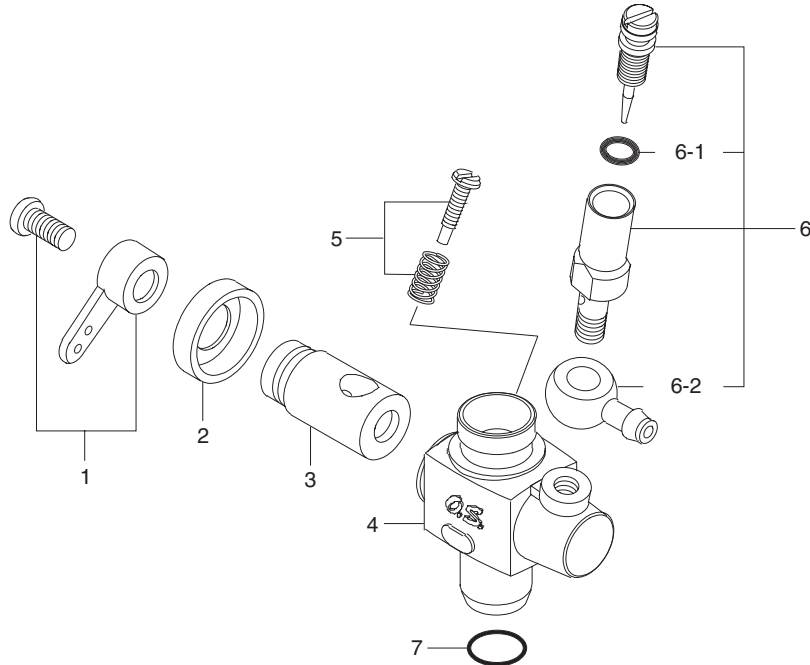

*Type of screw

C...Cap Screw M...Oval Fillister-Head Screw

F...Flat Head Screw N...Round Head Screw S...Set Screw

No.	Code No.	Description
1	45213010	Screw Set
2	45204250	Rocker Cover
3	45261400	Rocker Support Assembly
3-1	45261410	Rocker Support
3-2	45761600	Rocker Arm Retainer (2pcs.)
4	45261010	Rocker Arm Assembly (1pair)
4-1	45261110	Rocker Arm (1pc.)
4-2	45761200	Tappet Adjusting Screw
5	45260050	Valve Assembly (1pair)
5-1	44261100	Valve (1pc.)
5-2	45260250	Valve Spring (1pc.)
5-3	45260350	Valve Spring Seat (1pc.)
5-4	46160400	Valve Spring Retainer (2ps.)
6	45204150	Cylinder Head (w/Gasket)
7	45204050	Cylinder Head Assembly (w/Gasket and Valve Assembly)
8	45169200	Exhaust Pipe Lock Nut
8-1	45169210	Exhaust Gasket (2pcs.)
9	21381950	Insulator
10	45269400	Intake Pipe Assembly
11	21481700	Carburetor Retainer
12	45285000	Carburetor Complete (Type 40P)
13	45214100	Cylinder Head Gasket
14	24203410	Piston Ring
15	45203210	Piston
16	23356000	Piston Pin
17	45205000	Connecting Rod
18	45203100	Cylinder Liner
19	73004000	No.6 Recoil Starter Assembly
19-1	73004100	No.6 Recoil Starter Body
19-2	73003200	No.5 One-way Clutch

* Type of screw
 C...Cap Screw M...Oval Fillister-Head Screw
 F...Flat Head Screw N...Round Head Screw S...Set Screw

No.	Code No.	Description
1	22081408	Throttle Lever Assembly
2	21283210	Carburetor Dust Cover
3	45285200	Carburetor Rotor
4	45285100	Carburetor Body
5	22681310	Throttle Stop Screw
6	21481900	Needle-valve Assembly
6-1	27881820	"O" Ring (2pcs.)
6-2	21481950	Universal Nipple (No.12)
7	22615000	Carburetor Rubber Gasket